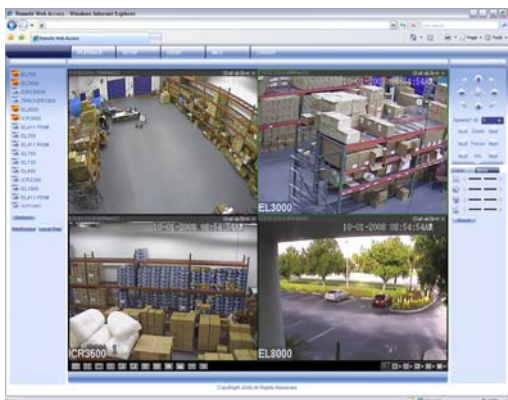

Web Browser Interface